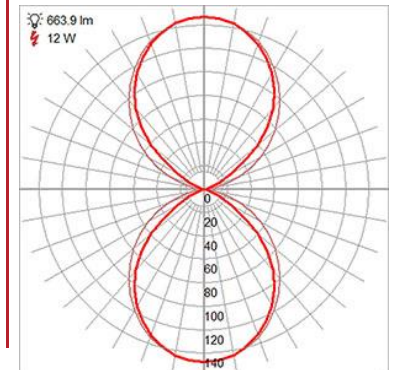

Notes:

LINE DRAWING

IES FILE

In addition to Access Lighting's purchase and warranty terms and conditions, by signing below or placing an order, you agree that you are authorized to bind the entity placing any order and acknowledge the following: All of sizes and measurements are approximate and all images are for illustrative purposes only. In the event of an inconsistency, the "Product Measurements" section controls. There also may be slight differences in the colors and designs compared to the displayed and printed images.